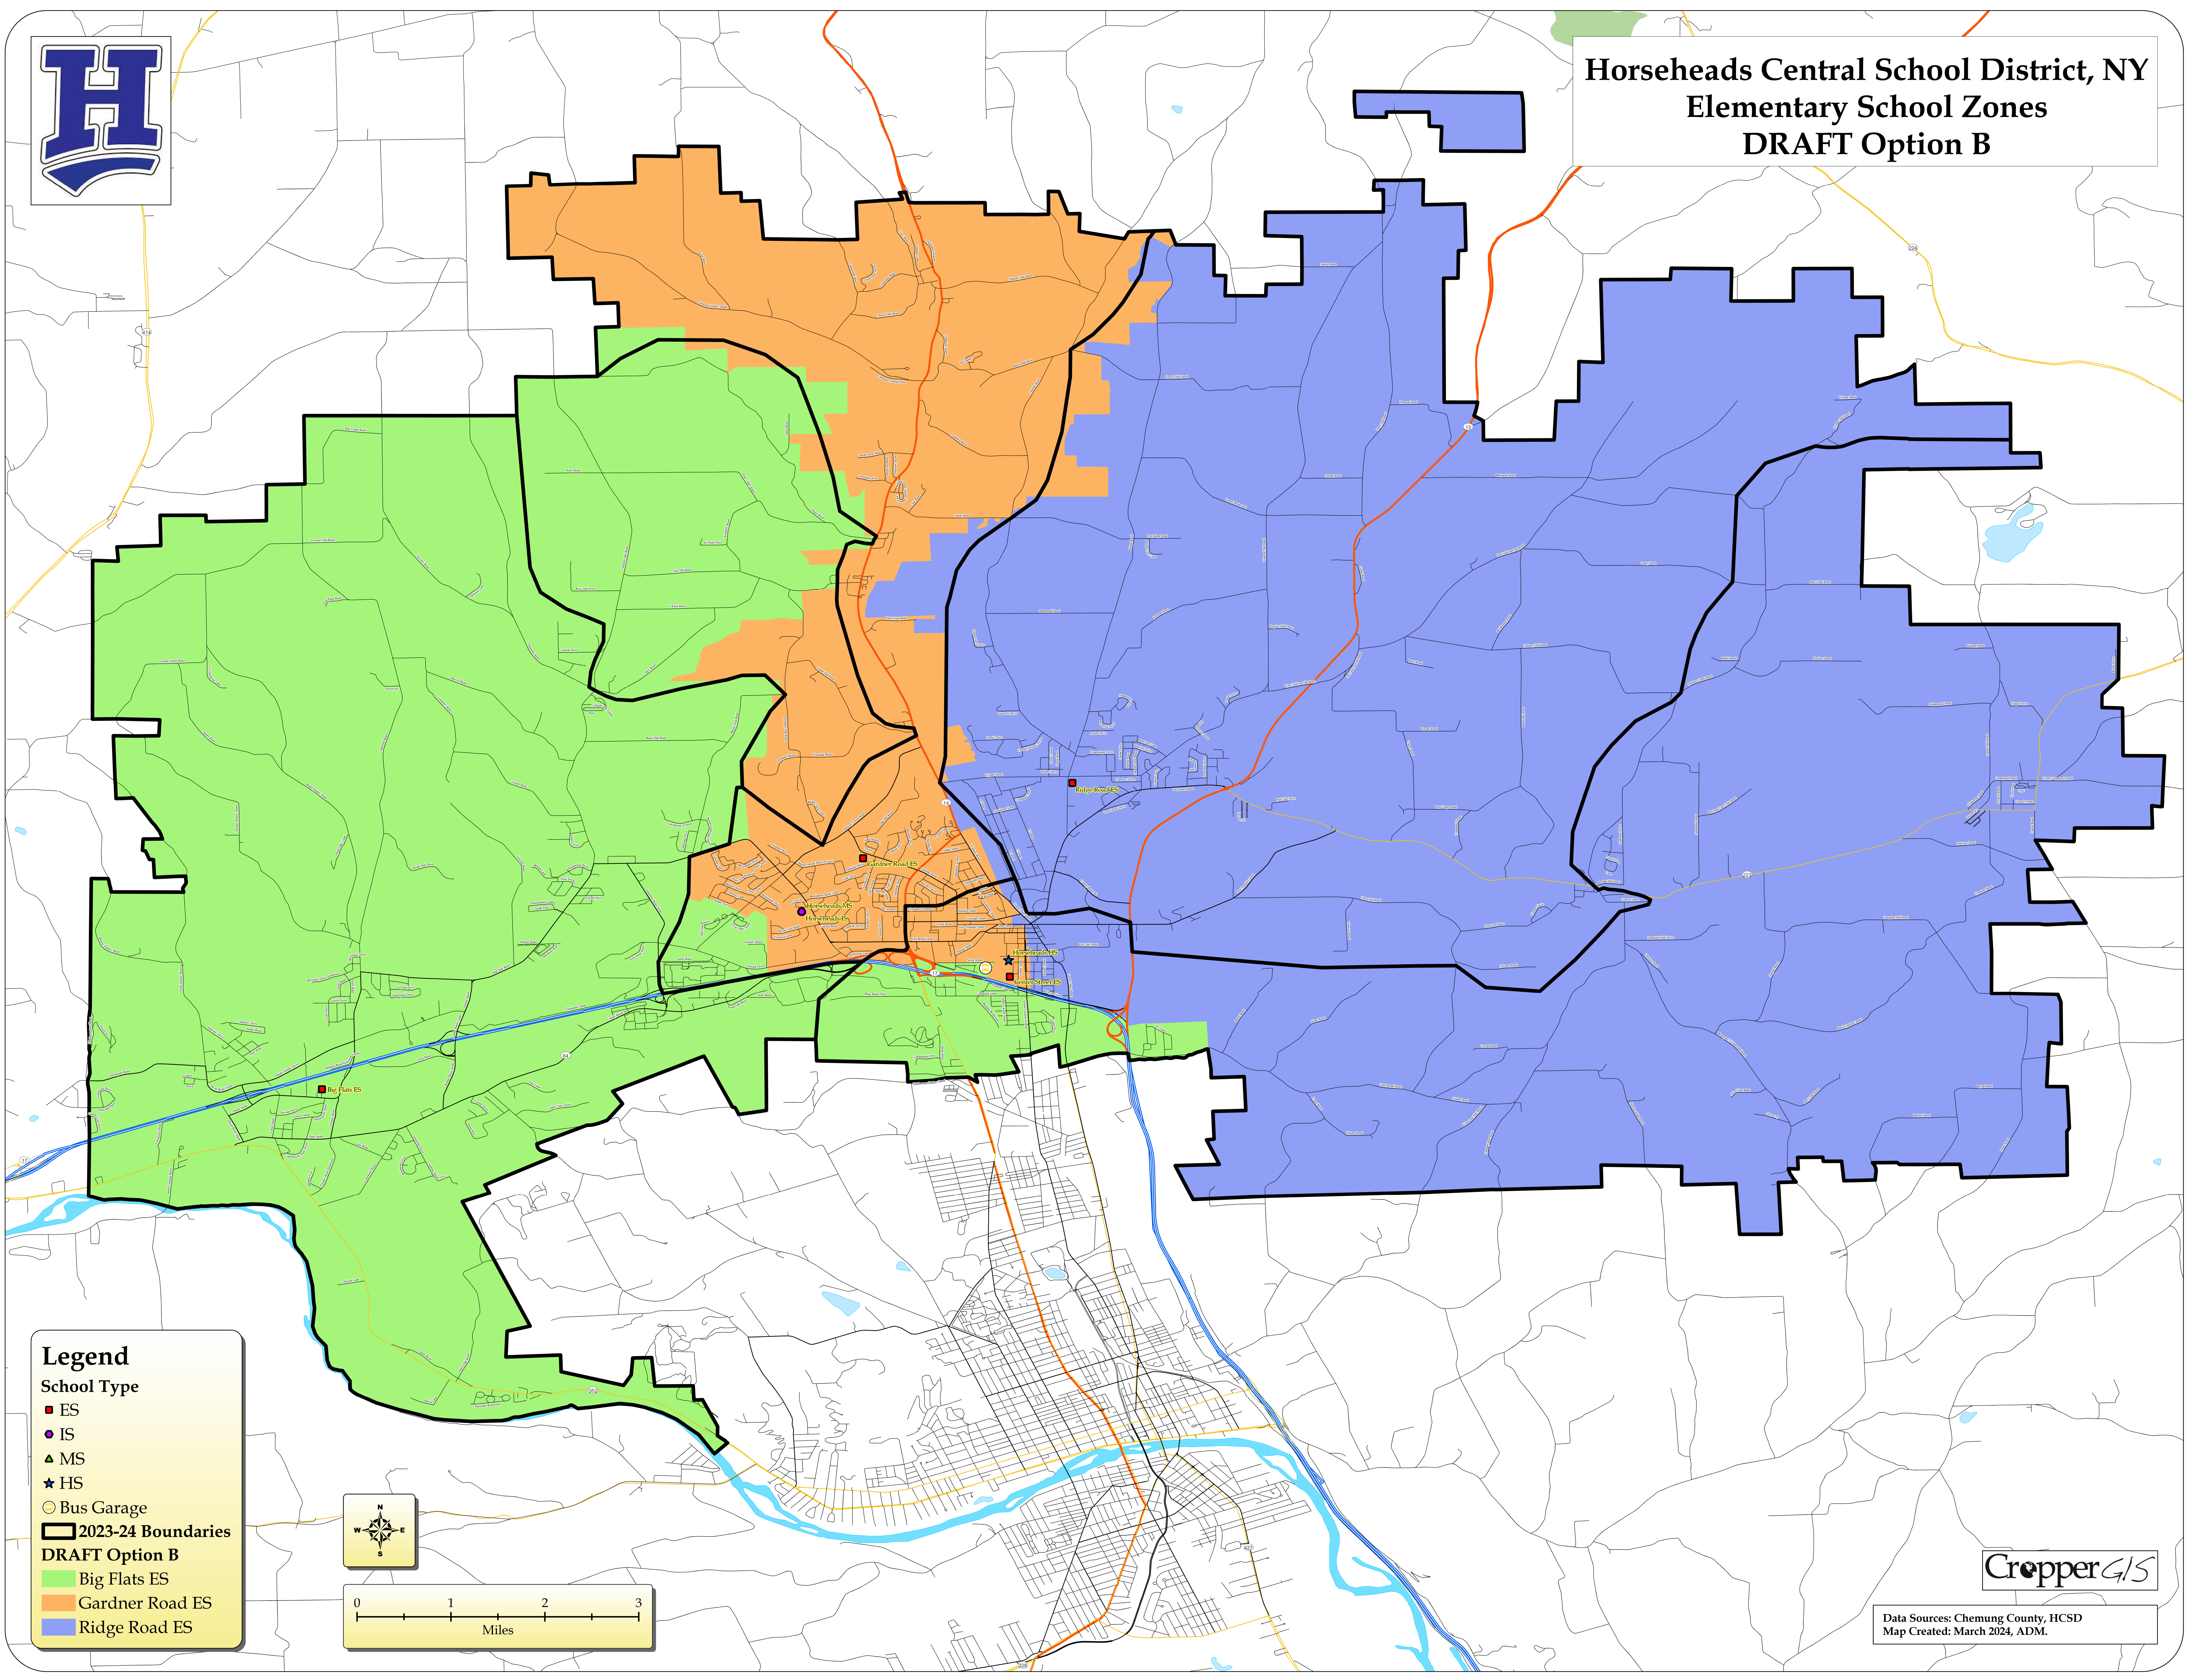

Horseheads Central School District, NY
Elementary School Zones
DRAFT Option B

Legend

School Type

- ES
- IS
- ▲ MS
- ★ HS
- Bus Garage
- ▭ 2023-24 Boundaries
- DRAFT Option B**
- Big Flats ES
- Gardner Road ES
- Ridge Road ES

Data Sources: Chemung County, HCSD
Map Created: March 2024, ADM.